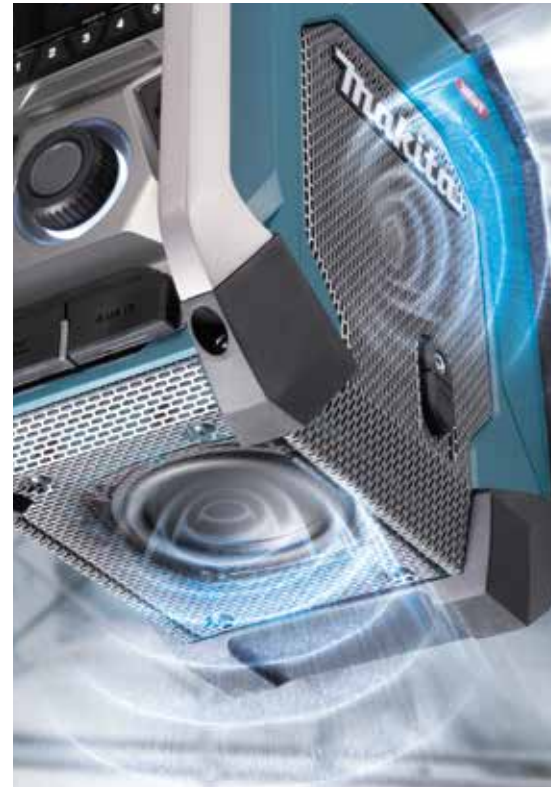

# High Quality Sound

With midrange / treble speakers on both sides and woofer on the bottom for deeper and richer sound

## 7 Selectable sound modes

- Sound mode can be selected to suit the music genre.
- MY EQ (my equalizer) mode enables to independently adjust treble, midrange and bass for a desired sound quality.
- LED color indicates the selected sound mode.

Equalizer	LED
FLAT	White
JAZZ	Blue
ROCK	Red
CLASSIC	Brown
POP	Pink
NEWS	Yellow
MY EQ	Green

- Carry handle with built in FM antenna**
- Swivels 90 degrees
  - Features soft grip

equipped with Bluetooth class 2\*\* to wirelessly play music from a mobile device.